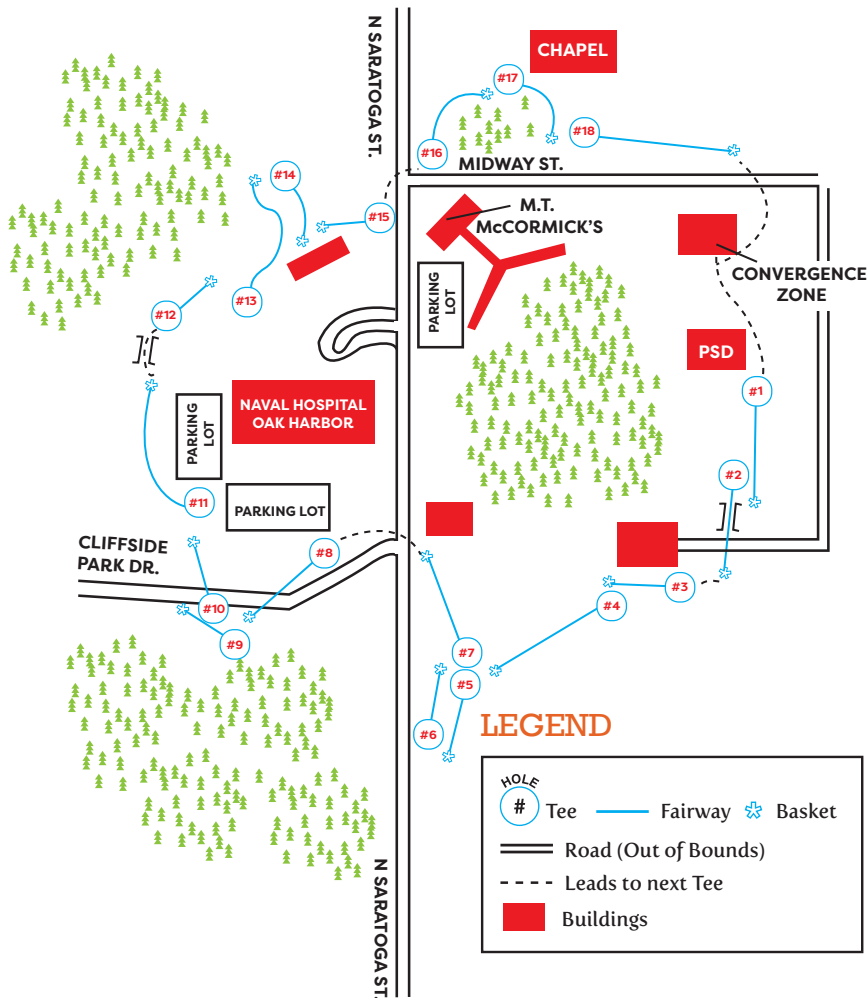

NASWI DISC GOLF MAP

The following recreational map reflects the rough layout of the Disc Golf Course at NAS Whidbey Island. The course begins and ends near the Convergence Zone. Basic Disc Sets are available for use at the Convergence Zone.

PLEASE NOTE: The ground can be uneven, especially off the mowed fairways and greens. Please be aware of where you step and stand when off course.